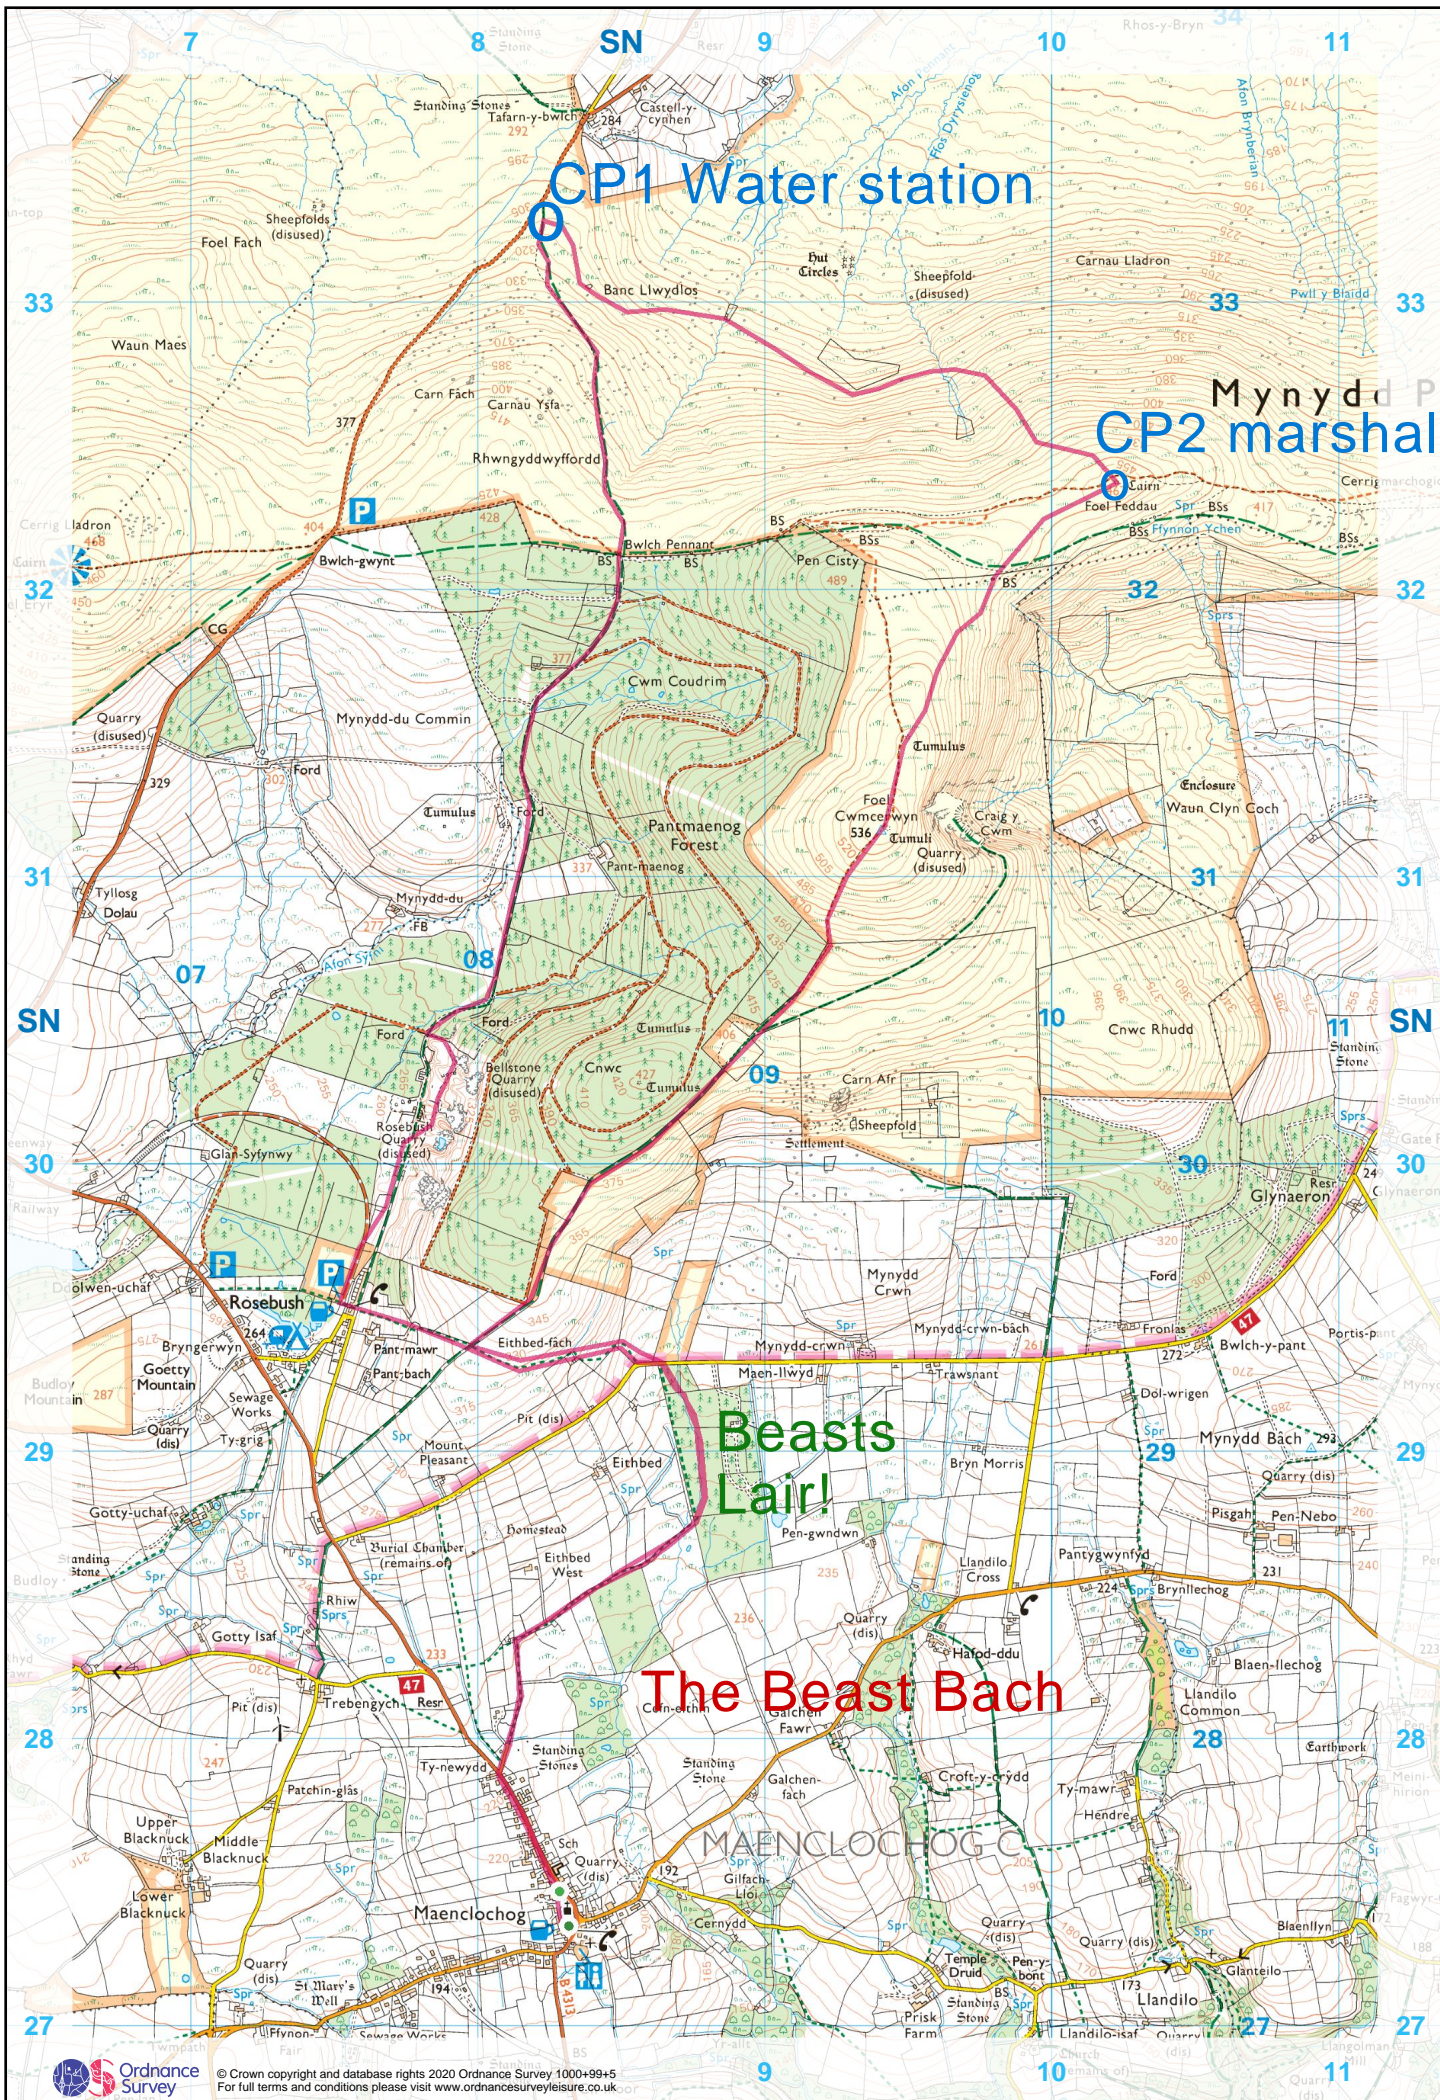

# THE BEAST BACH

© Crown copyright and database rights 2020 Ordnance Survey 1000+99+5  
For full terms and conditions please visit [www.ordnancesurvey.co.uk](http://www.ordnancesurvey.co.uk)