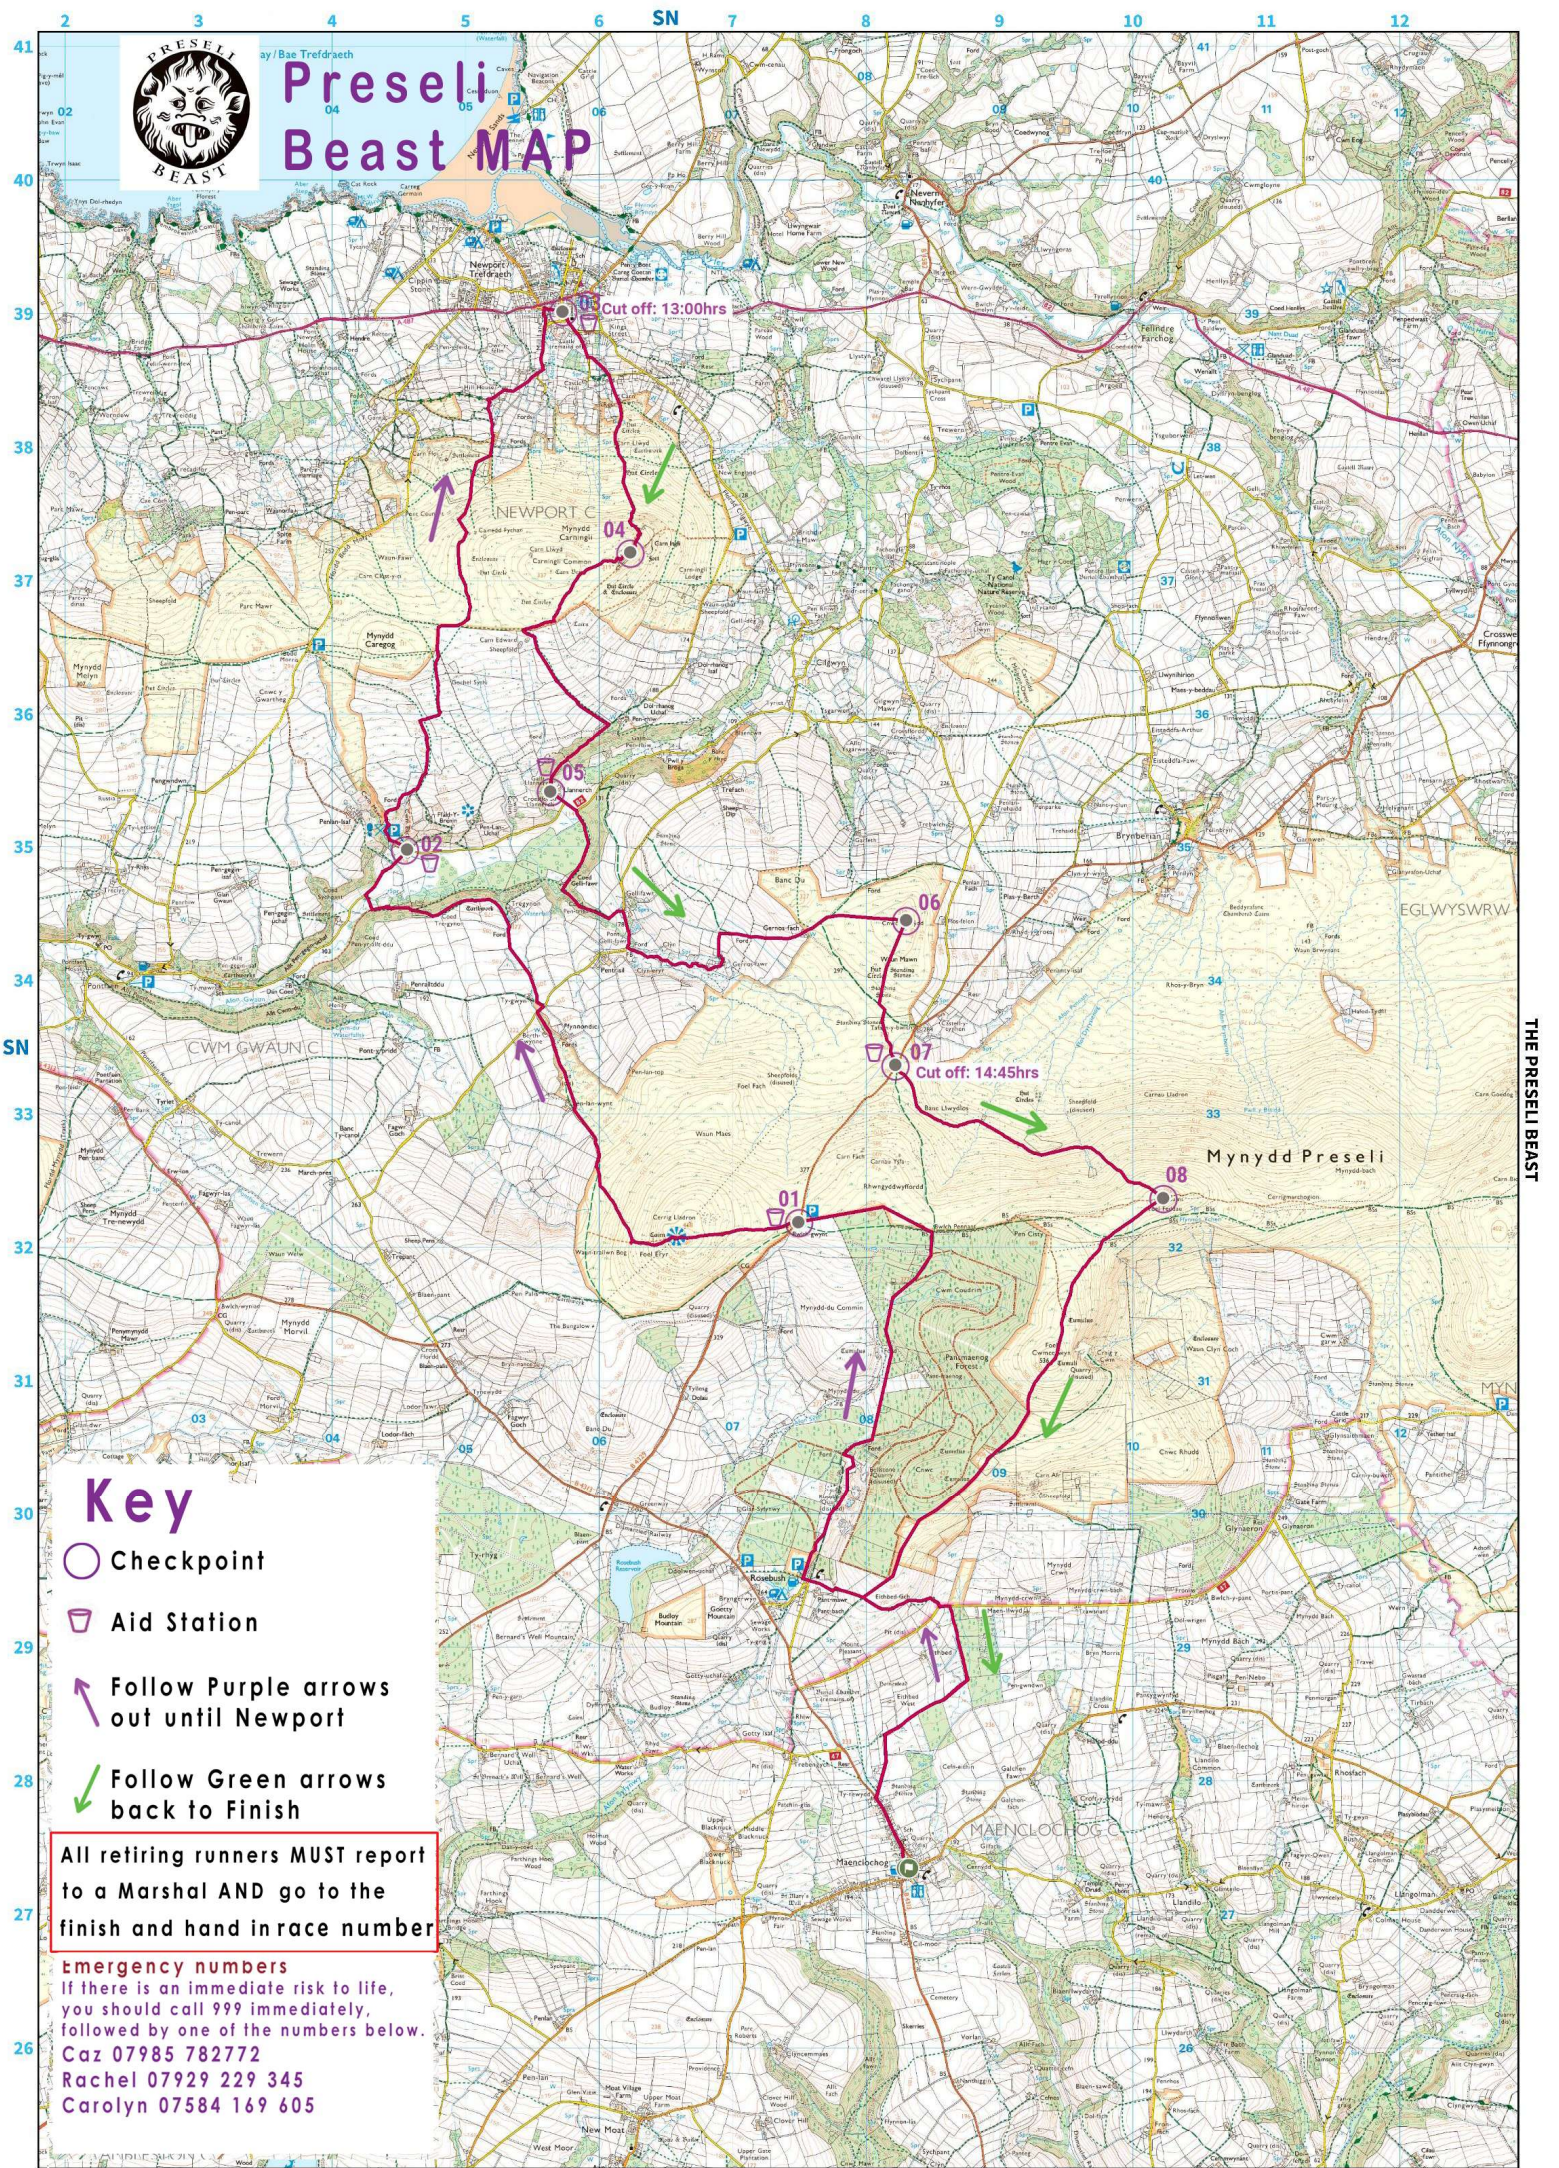

# Preseli Beast MAP

THE PRESSELI BEAST

## Key

- Checkpoint
- Aid Station
- Follow Purple arrows out until Newport
- Follow Green arrows back to Finish

**All retiring runners MUST report to a Marshal AND go to the finish and hand in race number**

**Emergency numbers**  
 If there is an immediate risk to life, you should call 999 immediately, followed by one of the numbers below.  
**Caz 07985 782772**  
**Rachel 07929 229 345**  
**Carolyn 07584 169 605**