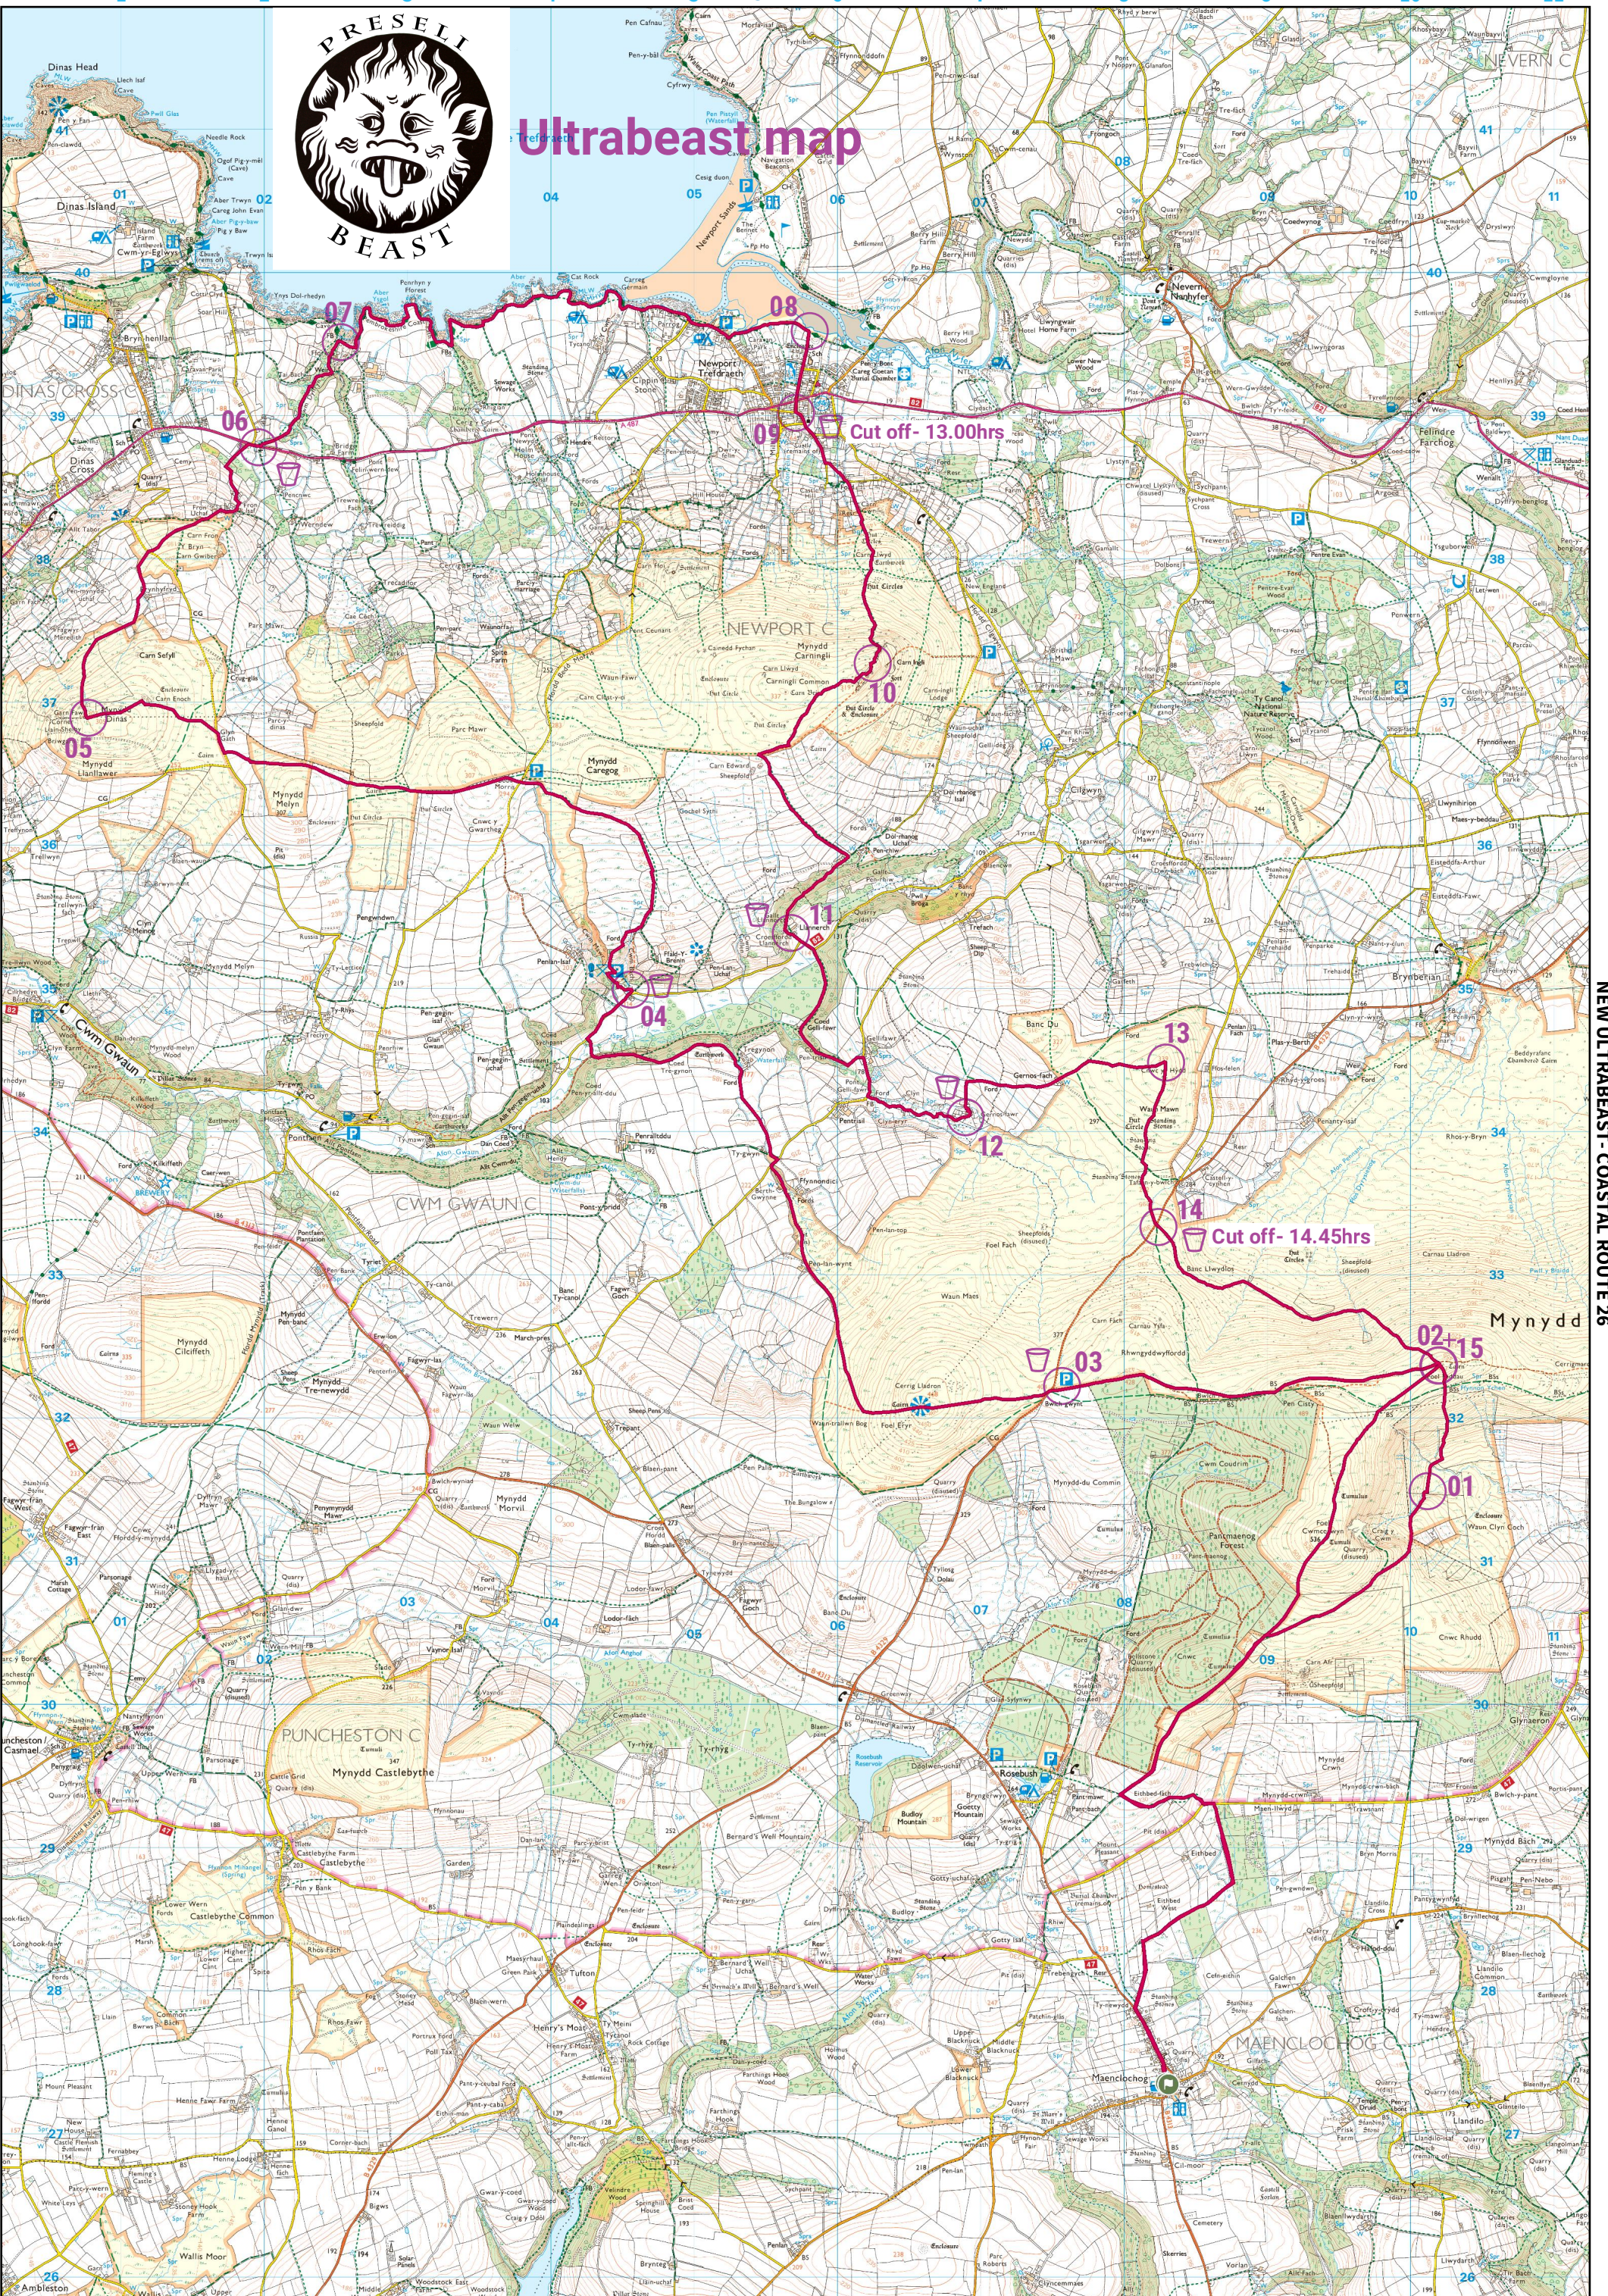

Ultrabeast map

NEW ULTRABEAST - COASTAL ROUTE 26